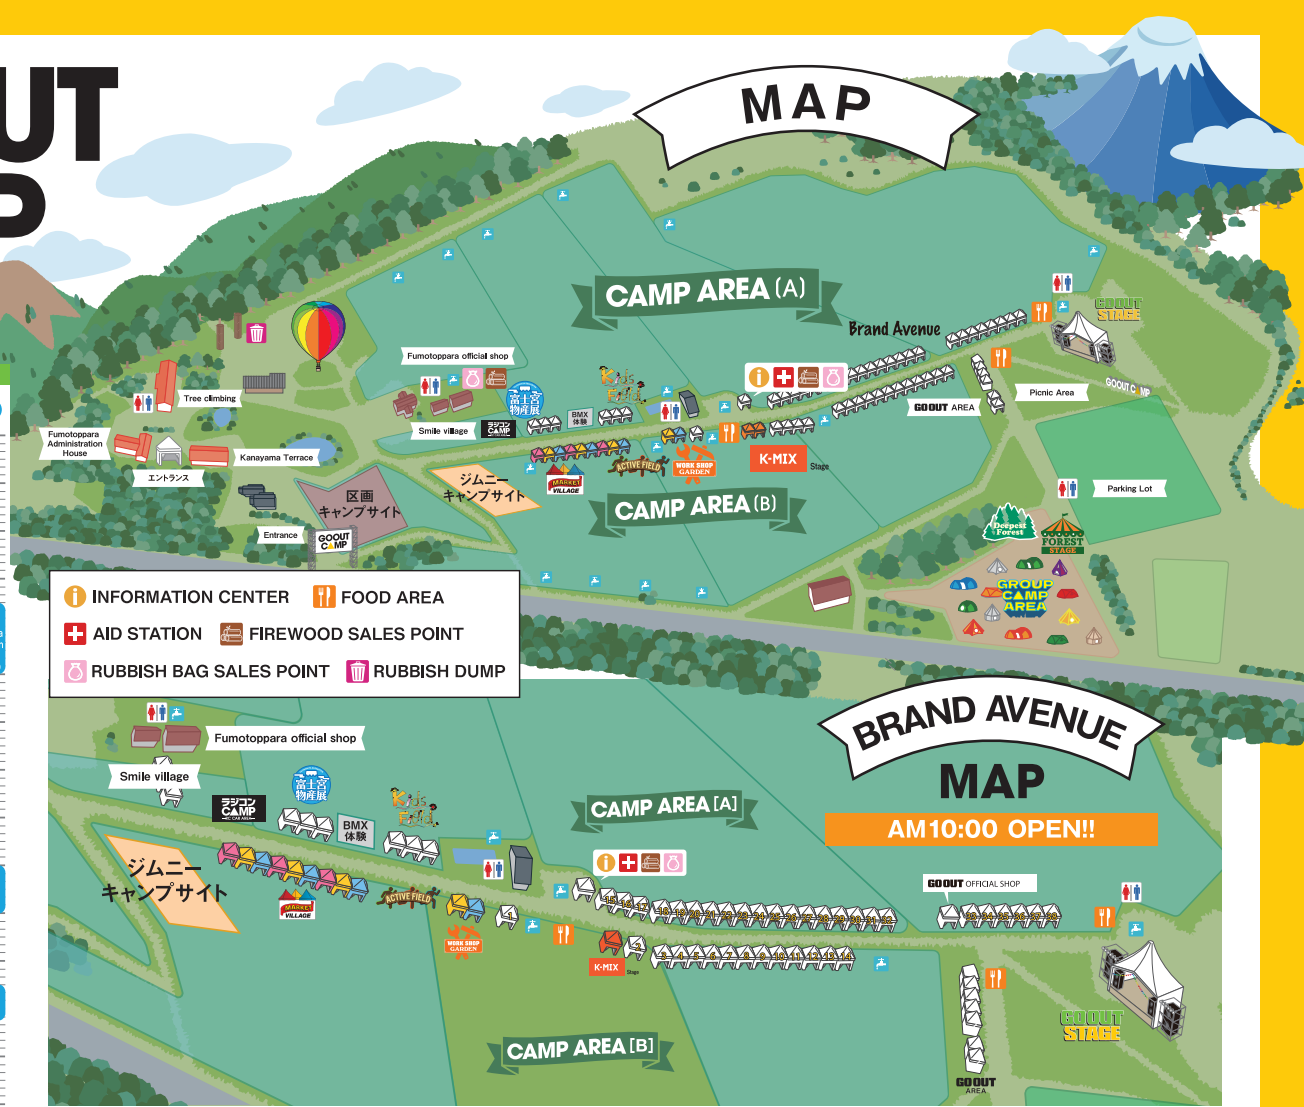

GO OUT CAMP vol.20

DAY 1 9月27日(金)

18:00	Shizuoka NTE 19:00~ GO TO THE AMITYUI TEA TIME YAMAMOTO PEACH IWASAKI	Deepest Forest OFFICIAL BAR FUMOTOPPARA YOKOCHO DARTS 18:00~23:00	OTHER AREA SHARE BBQ 18:00~20:00 @Beside Fumotoppara official shop GOROKA (FREE DANCE) 19:30~20:00 @Beside Fumotoppara official shop
19:00			
20:00			
21:00		NIGHT FLEA MARKET 20:00~21:00	
22:00			

DAY 3 9月29日(日)

GO OUT STAGE	FOREST	K-MIX Stage	D.W.ニコルズ presents Smile Village	ACTIVE FIELD	OTHER AREA
7:00					
8:00	RADIO CALISTHENICS FREE TO JOIN 7:30~7:45				
9:00	YOGA FREE TO JOIN 8:00~8:45				
10:00	Litter Pick Up 8:45~9:15	DECORATION MADE WORK SHOP 9:00~9:45	D.W.NICOLS MINI LIVE 9:15~9:35	GO OUT RUNNING CLUB FREE TO JOIN 9:00~10:00	
11:00	THROW SNACK FOR CHILD 10:45~11:15	FAST MILK DRINKERS FREE TO JOIN 10:45~11:30	MUSIC WORK SHOP 10:20~10:50		
12:00	CAMPING LOTTERY 11:45~12:45		D.W.NICOLS MINI LIVE 11:10~11:30		
13:00	COMMEMORATIVE PHOTO FREE TO JOIN 12:45~13:00				