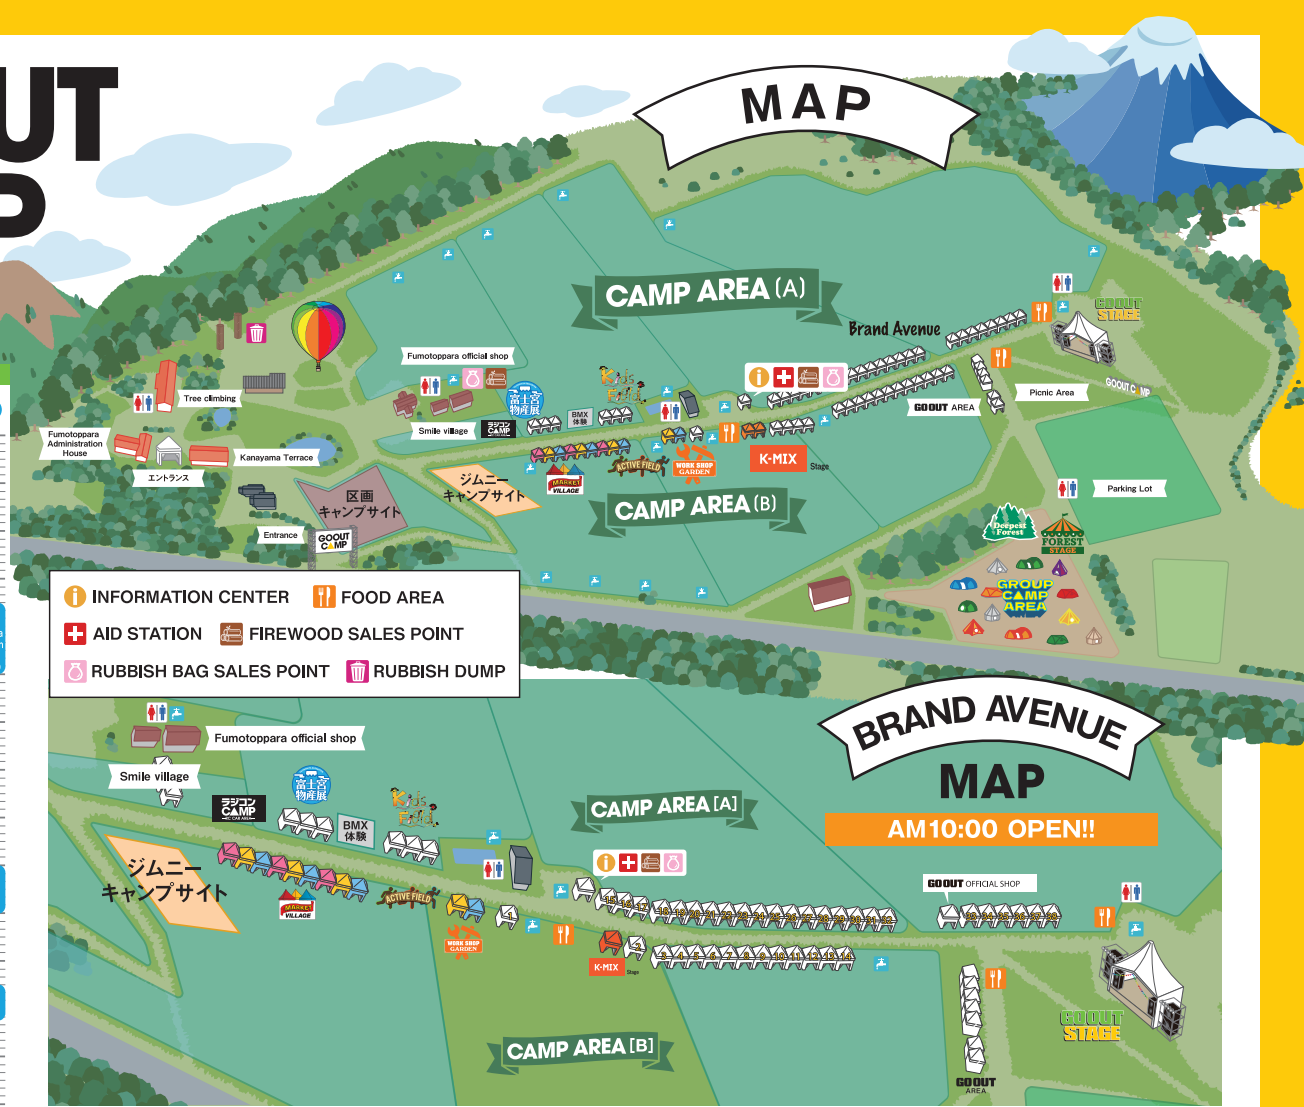

18:00	Shizuoka NITE 19:00~ GO TO THE AMITYUI TEA TIME YAMAMOTO PEACH IWASAKI	Deepest Forest OFFICIAL BAR FUMOTOPPARA YOKOCHO DARTS 18:00~23:00	OTHER AREA SHARE BBQ 18:00~20:00 @Beside Fumotoppara official shop GOROKKA (FREE DANCE) 19:30~20:00 @Beside Fumotoppara official shop
19:00			
20:00			
21:00		NIGHT FLEA MARKET 20:00~21:00	
22:00			

DAY 2 9月28日 (土)

GO OUT STAGE	FOREST	K-MIX Stage	D.W.ニコルズ presents Smile Village	ACTIVE FIELD	OTHER AREA
10:00					
11:00					
12:00	D.W.NICOLS (POPS) 11:45~12:30	RADIO BROAD CAST 11:00~12:55			
13:00	ZAINICHI FUNK (FUNK) 13:15~14:00				
14:00		DANCE WORK SHOP FREE TO JOIN 14:00~14:45	DOSPLAY PHOTO SHOOTING 13:30		
15:00	OGA JAH WORKS (REGGAE) 14:45~15:45		D.W.NICOLS MINI LIVE 14:10~14:30		
16:00		PERCUSSION WORK SHOP FREE TO JOIN 15:45~16:30	BIG VOICE CONTEST 15:10~15:40	GO OUT RUNNING CLUB 15:00~16:00	
17:00	SPECIAL OTHERS ACOUSTIC (ACOUSTIC ROCK) 16:30~17:15		D.W.NICOLS MINI LIVE 16:00~16:30	ACTIVE GAME FOR ADULT FREE TO JOIN 16:30~17:15	
18:00	RHYMESTER (HIP HOP) 18:00~18:45	TEAM HIROSEI TALK SHOW 18:45~19:30	UKULELE WORK SHOP 17:00~18:00		
19:00	LA SENAS (PERCUSSION) 19:30~20:15	GO OUT WAVE RADIO BROAD CAST 20:30~21:15	D.W.NICOLS TALK SHOW GO OUT special 18:45~19:45		
20:00			BON FIRE WITH D.W.NICOLS 20:30~22:00		
21:00					
22:00					
23:00					
24:00					

DAY 3 9月29日 (日)

GO OUT STAGE	FOREST	K-MIX Stage	D.W.ニコルズ presents Smile Village	ACTIVE FIELD	OTHER AREA
7:00					
8:00					
9:00					
10:00					
11:00					
12:00					
13:00					

BRAND LIST

1 - LEXUS	14 - 山目黒	27 - NORDISK CAMP SUPPLY STORE
2 - FUJIYAMA HUNTER'S BEER	15 - さとの雪食品	28 - NATAL DESIGN
3 - 藤太郎	16 - チョコレート効果食堂	29 - JEEP 静岡・沼津
4 - Danner	17 - 大井川流域 in 静岡	30 - GoPro
5 - TOYO TIRES	18 - SMITH SUSono FUJITSUBO	31 - 新潟県 三条市
6 - buntA	19 - Moby Garden	32 - Franklin Climbing
7 - SHIMANO	20 - BIALETTI	33 - INNO
8 - ONOE (尾上製作所)	21 - TIMEX	34 - NANGA
9 - TOKYO CRAFTS	22 - MATE.BIKE	35 - WPL JAPAN
10 - THINKWARExAIRSTREAMLIFE	23 - WAQ	36 - go slow caravan
11 - BURTON	24 - SOOMLOOM	37 - DUCKROW DEPART
12 - POLER	25 - AIGLE	38 - いいこ
13 - wash-U	26 - SUBU